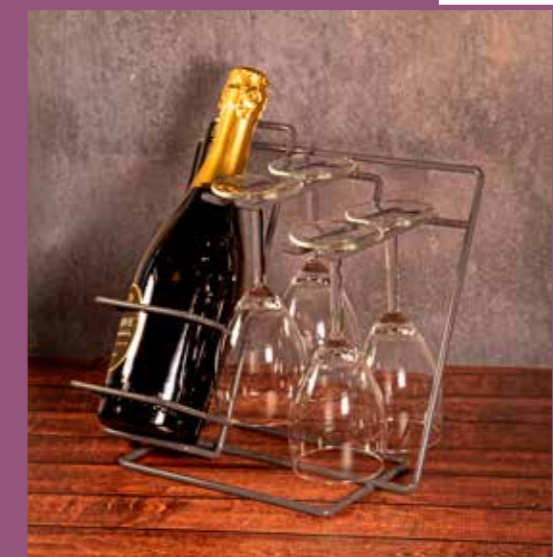

1 bottle 4 glasses

CODE
815
DIMENSIONS
26x23x18 cm
EAN
8006866012586
PACKING
4 pcs